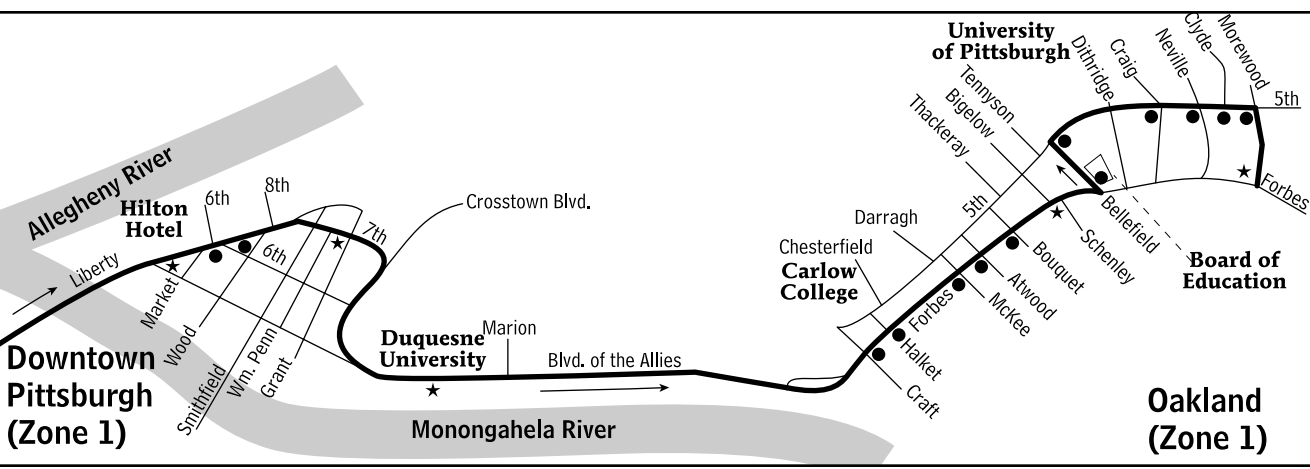

Monday–Friday Service																																																				
ZONE 3 (pick-up ONLY):																																																				
Pgh. International Airport (Lower Level: Bus Stop)	6:03 AM	6:23 AM	6:43 AM	7:03 AM	7:23 AM	7:43 AM	7:55 AM	8:23 AM	8:43 AM	9:03 AM	9:23 AM	9:43 AM	10:03 AM	10:23 AM	10:43 AM	11:03 AM	11:23 AM	11:43 AM	12:03 PM	12:23 PM	12:43 PM	1:03 PM	1:23 PM	1:43 PM	2:03 PM	2:23 PM	2:43 PM	3:03 PM	3:23 PM	3:43 PM	4:03 PM	4:23 PM	4:36 PM	5:03 PM	5:23 PM	5:43 PM	6:03 AM	6:23 PM	6:43 PM	7:03 PM	7:23 PM	7:43 PM	8:03 PM	8:23 PM	8:43 PM	9:03 PM	9:33 PM	9:58 PM	10:35 PM	10:43 PM	11:23 PM	12:08 AM
ZONE 2 (pick-up & drop-off):																																																				
Robinson Town Centre (Park Manor Blvd.)	6:17 AM	6:37 AM	6:57 AM	7:17 AM	7:37 AM	7:57 AM	8:09 AM	8:37 AM	8:57 AM	9:19 AM	9:37 AM	9:57 AM	10:19 AM	10:37 AM	10:57 AM	11:17 AM	11:37 AM	11:57 AM	12:17 PM	12:37 PM	12:57 PM	1:17 PM	1:37 PM	1:57 PM	2:17 PM	2:37 PM	2:57 PM	3:17 PM	3:37 PM	3:57 PM	4:17 PM	4:37 PM	4:50 PM	5:17 PM	5:37 PM	5:57 PM	6:17 AM	6:37 PM	6:57 PM	7:17 PM	7:37 PM	7:57 PM	8:17 PM	8:37 PM	8:57 PM	9:17 PM	9:47 PM	10:12 PM	10:49 PM	10:57 PM	11:37 PM	12:22 AM
ZONE 1 (drop-off ONLY):																																																				
Downtown Pgh. (Liberty Ave. at Gateway #4)	6:44 AM	7:04 AM	7:24 AM	7:47 AM	8:07 AM	8:27 AM	8:39 AM	8:59 AM	9:19 AM	9:39 AM	9:59 AM	10:19 AM	10:39 AM	10:59 AM	11:19 AM	11:39 AM	11:59 AM	12:19 PM	12:39 PM	12:59 PM	1:19 PM	1:39 PM	1:59 PM	2:19 PM	2:39 PM	3:04 PM	3:24 PM	3:47 PM	4:07 PM	4:27 PM	4:47 PM	5:07 PM	5:20 PM	5:42 PM	6:02 PM	6:22 PM	6:42 AM	6:59 PM	7:19 PM	7:39 PM	7:59 PM	8:19 PM	8:39 PM	8:59 PM	9:19 PM	9:39 PM	10:09 PM	10:34 PM	11:11 PM	11:19 PM	11:59 PM	12:44 AM
Downtown Pgh. (7th Ave. at William Penn Place)	6:47 AM	7:07 AM	7:27 AM	7:50 AM	8:10 AM	8:30 AM	8:42 AM	9:02 AM	9:22 AM	9:42 AM	10:02 AM	10:22 AM	10:42 AM	11:02 AM	11:22 AM	11:42 AM	12:02 PM	12:22 PM	12:42 PM	1:02 PM	1:22 PM	1:42 PM	2:02 PM	2:22 PM	2:42 PM	3:07 PM	3:27 PM	3:50 PM	4:10 PM	4:30 PM	4:50 PM	5:10 PM	5:23 PM	5:45 PM	6:05 PM	6:25 PM	6:45 AM	7:02 PM	7:22 PM	7:42 PM	8:02 PM	8:22 PM	8:42 PM	9:02 PM	9:22 PM	9:42 PM	10:12 PM	10:37 PM	11:14 PM	11:22 PM	12:02 AM	12:47 AM
Duquesne University (Blvd. of the Allies at Steps) [Not Wheelchair Accessible]	6:49 AM	7:09 AM	7:29 AM	7:52 AM	8:12 AM	8:32 AM	8:44 AM	9:04 AM	9:24 AM	9:44 AM	10:04 AM	10:24 AM	10:44 AM	11:04 AM	11:24 AM	11:44 AM	12:04 PM	12:24 PM	12:44 PM	1:04 PM	1:24 PM	1:44 PM	2:04 PM	2:24 PM	2:44 PM	3:09 PM	3:29 PM	3:52 PM	4:12 PM	4:32 PM	4:52 PM	5:12 PM	5:25 PM	5:47 PM	6:07 PM	6:27 PM	6:47 AM	7:04 PM	7:24 PM	7:44 PM	8:04 PM	8:24 PM	8:44 PM	9:04 PM	9:24 PM	9:44 PM	10:14 PM	10:39 PM	11:16 PM	11:24 PM	12:04 AM	12:4
Oakland/Pitt University (Forbes Ave. at Schenley Dr.)	6:55 AM	7:15 AM	7:35 AM	8:00 AM	8:20 AM	8:40 AM	8:52 AM	9:12 AM	9:32 AM	9:52 AM	10:12 AM	10:32 AM	10:52 AM	11:12 AM	11:32 AM	11:52 AM	12:12 PM	12:32 PM	12:52 PM	1:12 PM	1:32 PM	1:52 PM	2:12 PM	2:32 PM	2:52 PM	3:18 PM	3:38 PM	4:01 PM	4:21 PM	4:41 PM	5:01 PM	5:21 PM	5:34 PM	5:54 PM	6:14 PM	6:34 PM	6:54 AM	7:10 PM	7:30 PM	7:50 PM	8:10 PM	8:30 PM	8:50 PM	9:10 PM	9:30 PM	9:50 PM	10:20 PM	10:45 PM	11:22 PM	11:30 PM	12:10 AM	12:55 AM
Oakland/Carnegie Mellon (Forbes Ave. past Morewood Ave.)	7:00 AM	7:20 AM	7:40 AM	8:05 AM	8:25 AM	8:45 AM	8:57 AM	9:17 AM	9:37 AM	9:57 AM	10:17 AM	10:37 AM	10:57 AM	11:17 AM	11:37 AM	11:57 AM	12:17 PM	12:37 PM	12:57 PM	1:17 PM	1:37 PM	1:57 PM	2:17 PM	2:37 PM	2:57 PM	3:23 PM	3:43 PM	4:06 PM	4:26 PM	4:46 PM	5:06 PM	5:26 PM	5:39 PM	5:59 PM	6:19 PM	6:39 PM	6:59 AM	7:15 PM	7:35 PM	7:55 PM	8:15 PM	8:35 PM	8:55 PM	9:15 PM	9:35 PM	9:55 PM	10:25 PM	10:50 PM	11:27 PM	11:35 PM	12:15 AM	1:00 AM