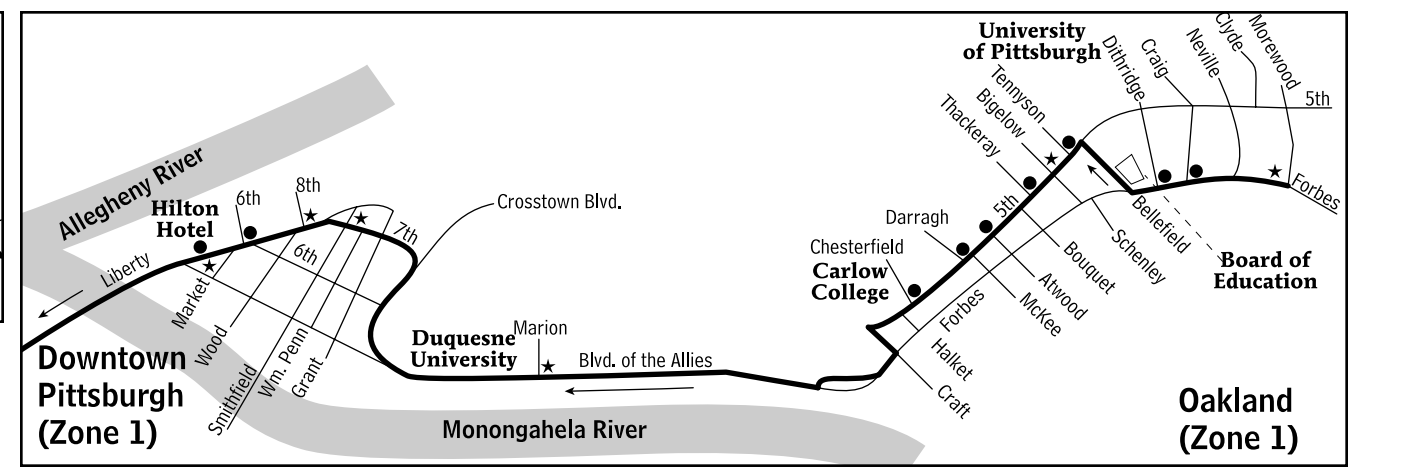

Fare Zones
 Zone 1 Oakland and Downtown Pittsburgh
 No local rides within Zone 1 between (within Downtown Pittsburgh and Oakland).
 Zone 2 Robinson Town Centre
 Zone 3 Pittsburgh International Airport

Schedule Notes
 Route 28X service runs seven days a week, including all holidays. Sunday service is operated on:
 • New Year's Day • Memorial Day
 • July 4th • Labor Day
 • Thanksgiving • Christmas

Robinson Town Centre (Zone 2)
 28X Connections with 25A and 25D Air-Cor Service can be conveniently made at Robinson Town Centre. Transfer at the stops near IKEA between 28X and 25A or 25D. For a list of 25A and 25D stops, see the lower right corner.